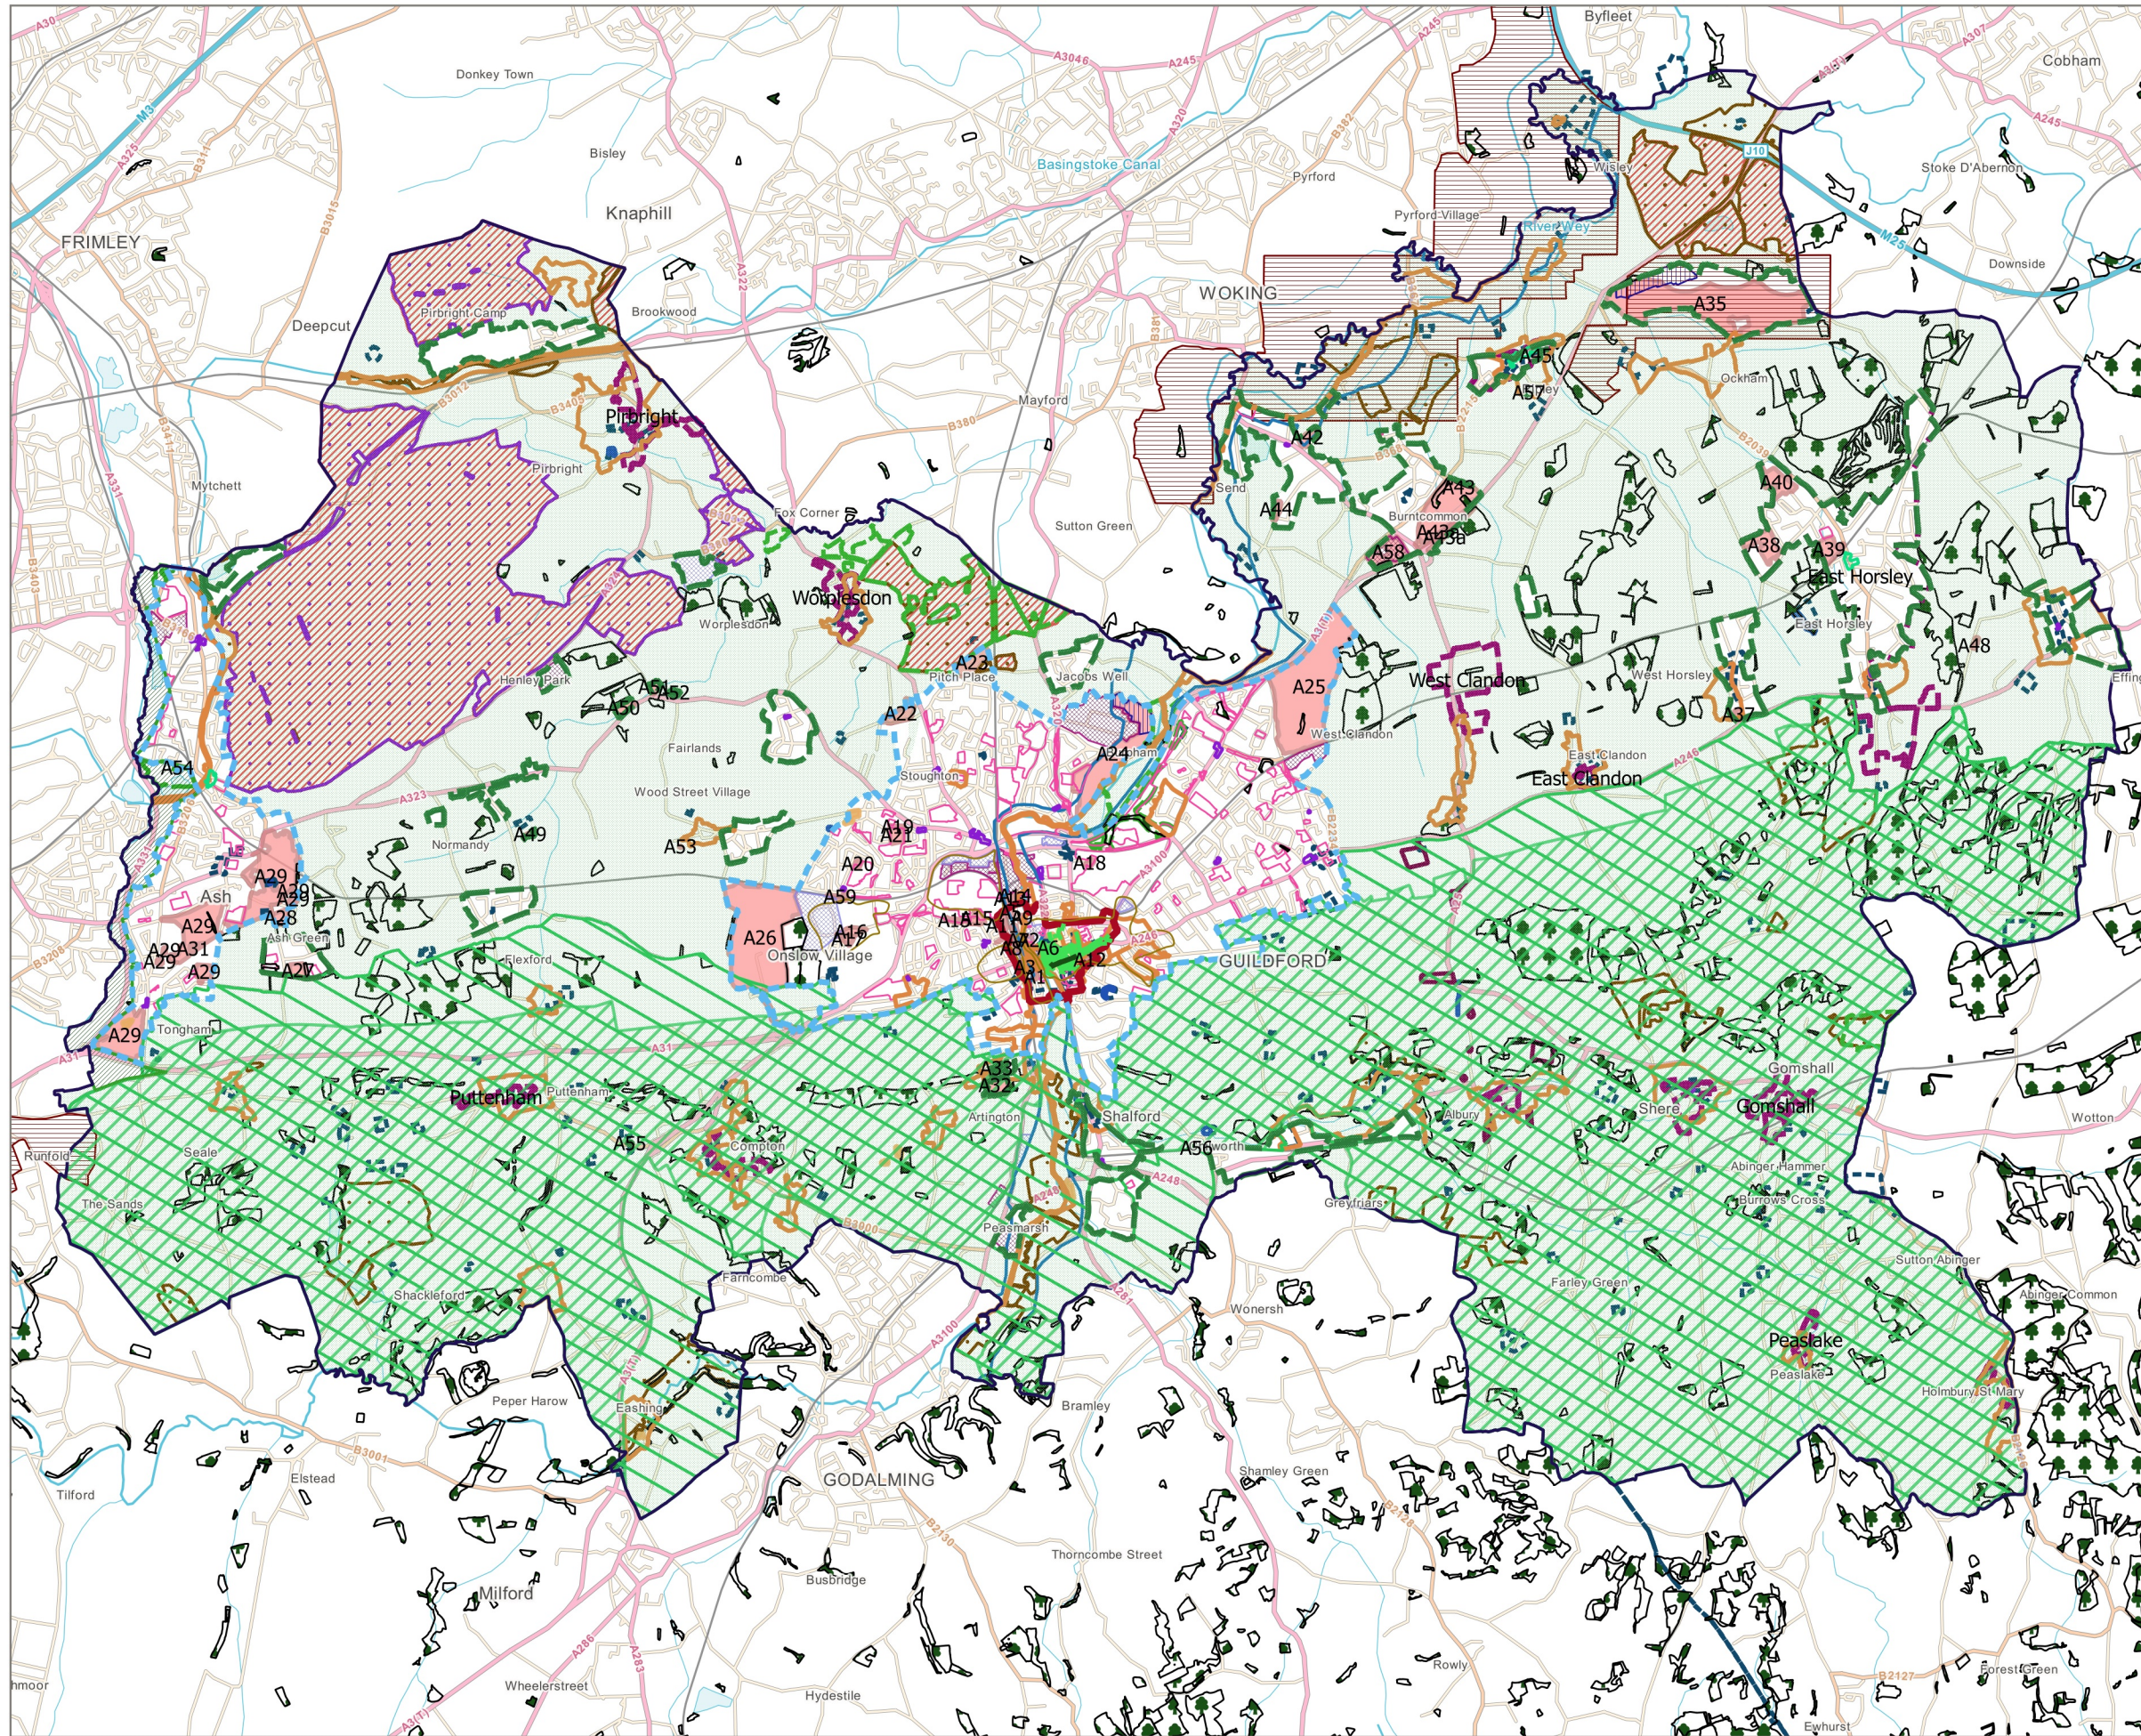

Policies Map

- ### Legend
- Urban Area
 - Guildford Town Centre
 - Green Belt
 - Green Belt boundary
 - Countryside
 - Area of Great Landscape Value
 - Area of Outstanding Natural Beauty
 - Local Shopping centre /Primary Shopping Area
 - District shopping centre
 - Conservation Area
 - Identified settlement boundary
 - Ancient Woodland
 - Regionally Important Geological /Geomorphological Site
 - Open Space
 - Corridor of the River Wey
 - County Site of Archaeological Importance
 - Strategic Employment Site (Office and Research & Development)
 - Strategic Employment Site (Light Industry, Industry and Storage & Distribution)
 - Primary shopping frontage
 - Secondary shopping frontage
 - Local Nature Reserve
 - Special Area of Conservation
 - Site of Special Scientific Interest
 - Special Protection Area
 - Area of High Archaeological Potential
 - Locally important employment site
 - Safeguarded land for minerals
 - District Heat Priority Area (central)
 - District Heat Priority Area (University)
 - District Heat Priority Area (hospital)
 - Safeguarded land for waste
 - Site Allocation
 - Primary shopping area
 - Guildford Borough Boundary

Scale at A3:
1:81,400

Publication Date:
2017-04-05

© Crown Copyright 2017. Guildford Borough Council. Licence No. 100019625.